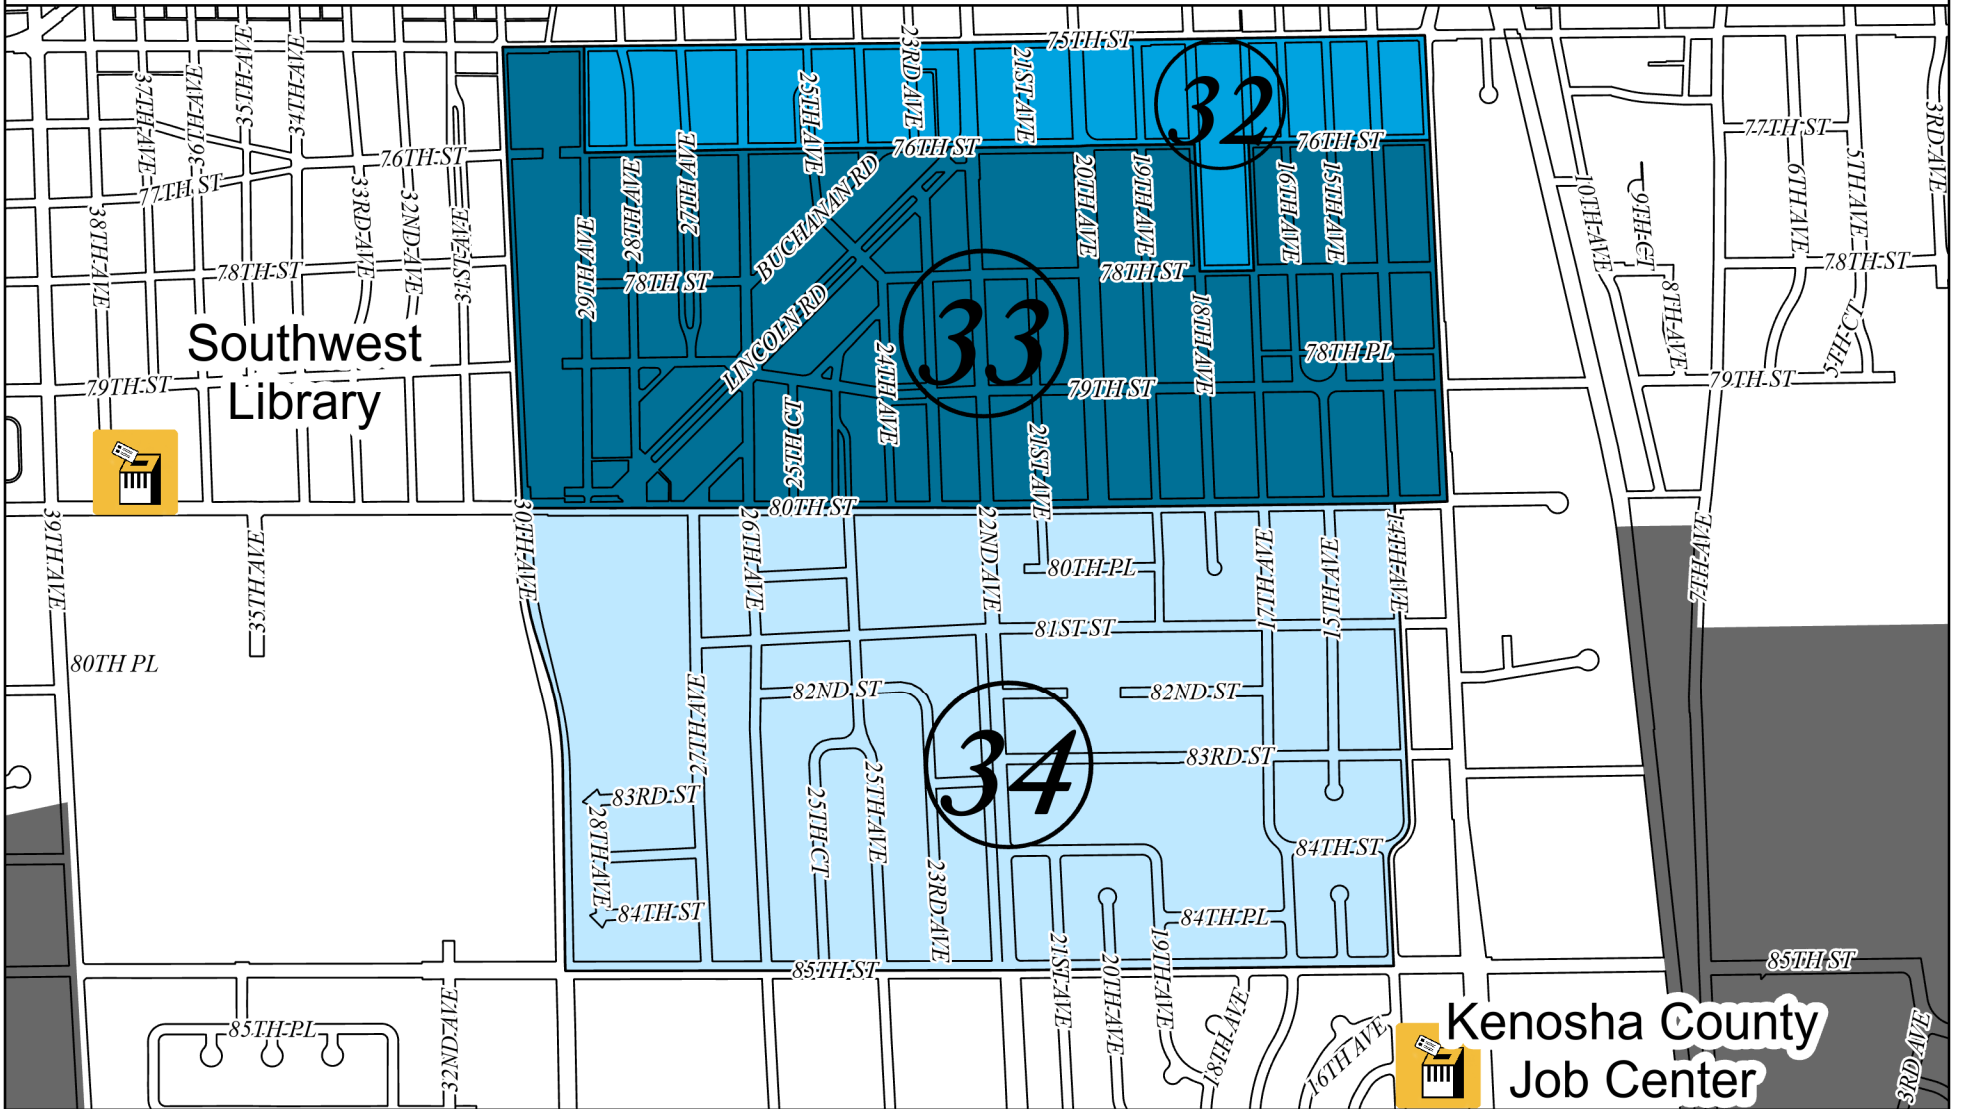

District #13

Wards 32, 33, 34

Ward	Polling Location
32, 33	Southwest Library
34	Kenosha County Job Center